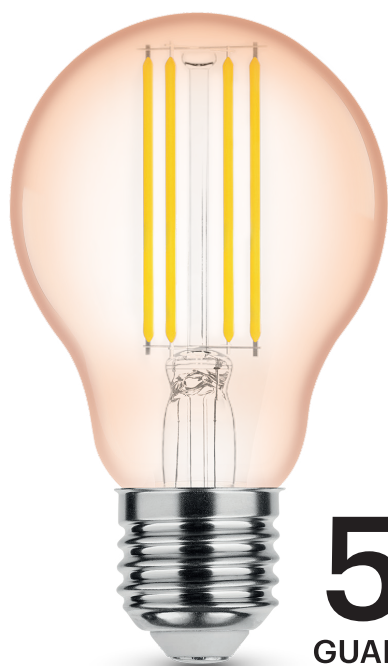

Product name	Modee Smart Lighting Filament LED Globe A60 4W E27 320° (320 lumen) Amber
Valid from	2021.08.23.

5 YEARS
GUARANTEE*

Order it online! www.smokingacc.hu

Email us: info@smokingacc.hu

*** 5 Years Guarantee:**

For household use only (up to 2.7 hours of use per day)

2 Years Guarantee:

For restaurants

PRODUCT DETAILS

Color Mode	Single Color
Material	Colored glass
Shape	Globe A60
Base	E27
Wattage	4W
Wattage reference	33
Lumen Output	320 lumen
Lumen/wattage	90 lumen/watt
Power factor	>0.5
Voltage	AC220-240V
Beam Angle	320°
Dimmable	No
Dimensions	H105xD60mm
Energy label (new)	-
Lifetime	15.000h
CRI	80
IP	IP20